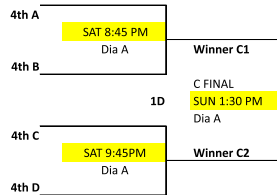

LADIES DIVISION

Championship Round

LADIES Playoffs

Consolation Round

| TIME | POGL A | POGL B | POOL C | POGL D |
|------------|-----------------------------------|----------------------------------|---|-----------------------------|
| FRI | | | | |
| 6PM | DIA_C | COOPER DIA. | CROMARTY | DIA_A |
| 7PM | SHOOTERS SHAMROCKS | SPITTIN' ANGLES XTREME | PINK FLAMINGOS CHAOS | |
| 8PM | BIG RED FIRED UP | BATS HITS CRAZY WARRIORNETTES | BBREW ONLY HIGH FIVES HIT TALKERS SCARED HITLESS | |
| SAT | | | | |
| 8AM | FIRED UP SLAMMERS | | | |
| 9AM | FIRED UP ATWB | | | |
| 10AM | PINK FLAMINGOS ONLY HIGH FIVES | XTREME WARRIORNETTES | | |
| 11AM | CHAOS BBREW | SLAMMERS BIG REDS | | |
| 12PM | SHOOTERS SCARED HITLESS | HIT TALKERS SHAMROCKS | | |
| 1PM | BATS HIT CRAZY SPITTIN' ANGLES | | | |
| 2PM | PINK FLAMINGOS BBREW | | | |
| 3PM | ATWB SLAMMERS | | | |
| 4PM | XTREME BATS HIT CRAZY | | | |
| 5PM | SPITTIN' ANGLES WARRIORNETTES | | | |
| 6PM | ONLY HIGH FIVES CHAOS | | | |
| 7PM | | | | |
| 5:45PM | | | | SCARED HITLESS SHAMROCKS |
| 6:45PM | | | | SHOOTERS HIT TALKERS |
| 7:45PM | | | | BIG REDS ATWB |

MITCHELL COYOTES ANNUAL SLO-PITCH

LADIES DIAMONDS

C DIAMOND - MITCHELL

A DIAMOND - MITCHELL

COOPER DIAMOND - MITCHELL

CROMARTY BALL PARK