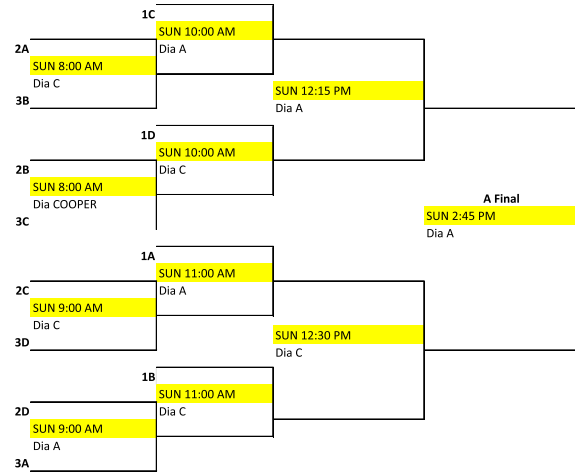

LADIES DIVISION

Championship Round

LADIES Playoffs

Consolation Round

| TIME | POGL A | POGL B | POOL C | POGL D |
|------------|-----------------------------------|----------------------------------|---|-----------------------------|
| FRI | | | | |
| 6PM | DIA_C | COOPER DIA. | CROMARTY | DIA_A |
| 7PM | SHOOTERS SHAMROCKS | SPITTIN' ANGLES XTREME | PINK FLAMINGOS CHAOS | |
| 8PM | BIG RED FIRED UP | BATS HITS CRAZY WARRIORNETTES | BBREW ONLY HIGH FIVES HIT TALKERS SCARED HITLESS | |
| SAT | | | | |
| 8AM | FIRED UP SLAMMERS | | | |
| 9AM | FIRED UP ATWB | | | |
| 10AM | PINK FLAMINGOS ONLY HIGH FIVES | XTREME WARRIORNETTES | | |
| 11AM | CHAOS BBREW | SLAMMERS BIG REDS | | |
| 12PM | SHOOTERS SCARED HITLESS | HIT TALKERS SHAMROCKS | | |
| 1PM | BATS HIT CRAZY SPITTIN' ANGLES | | | |
| 2PM | PINK FLAMINGOS BBREW | | | |
| 3PM | ATWB SLAMMERS | | | |
| 4PM | XTREME BATS HIT CRAZY | | | |
| 5PM | SPITTIN' ANGLES WARRIORNETTES | | | |
| 6PM | ONLY HIGH FIVES CHAOS | | | |
| 7PM | | | | |
| 5:45PM | | | | SCARED HITLESS SHAMROCKS |
| 6:45PM | | | | SHOOTERS HIT TALKERS |
| 7:45PM | | | | BIG REDS ATWB |

MITCHELL COYOTES ANNUAL SLO-PITCH

LADIES DIAMONDS

C DIAMOND - MITCHELL

A DIAMOND - MITCHELL

COOPER DIAMOND - MITCHELL

CROMARTY BALL PARK